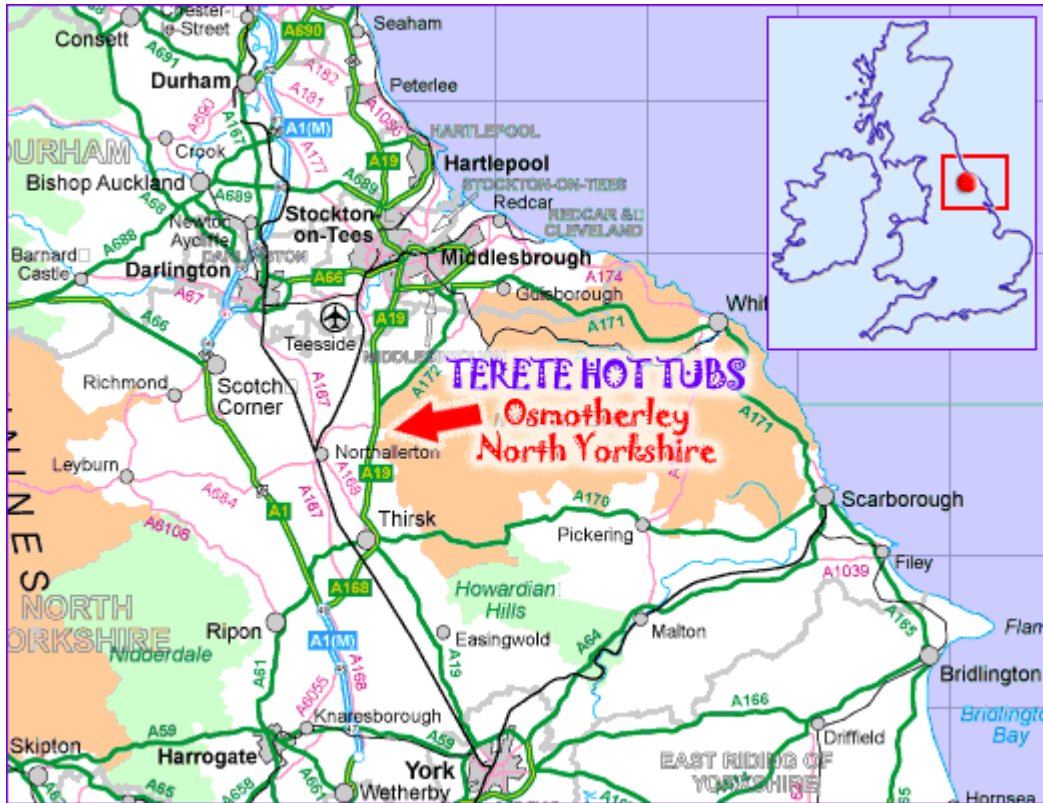

Terete Hot Tubs - How to Find Us

We are based in Osmotherley, North Yorkshire. The village lies just off the A19, 11 miles north of Thirsk, and 16 miles south of Middlesbrough.

We are less than an hours drive from York and Harrogate.