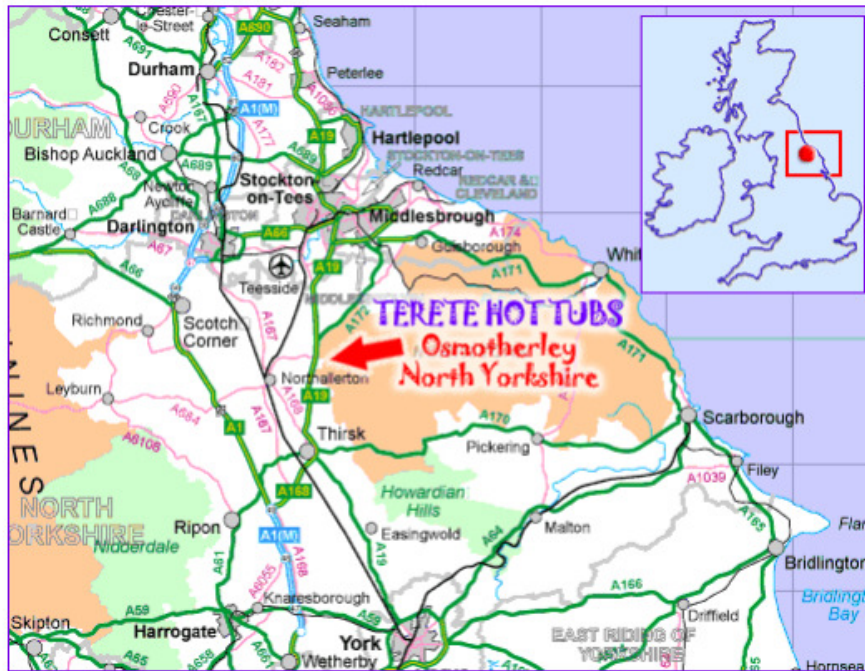

Terete Hot Tubs - How to Find Us

We are based in Osmotherley, North Yorkshire. The village lies just off the A19, 11 miles north of Thirsk, and 16 miles south of Middlesbrough.

We are less than an hours drive from York and Harrogate.